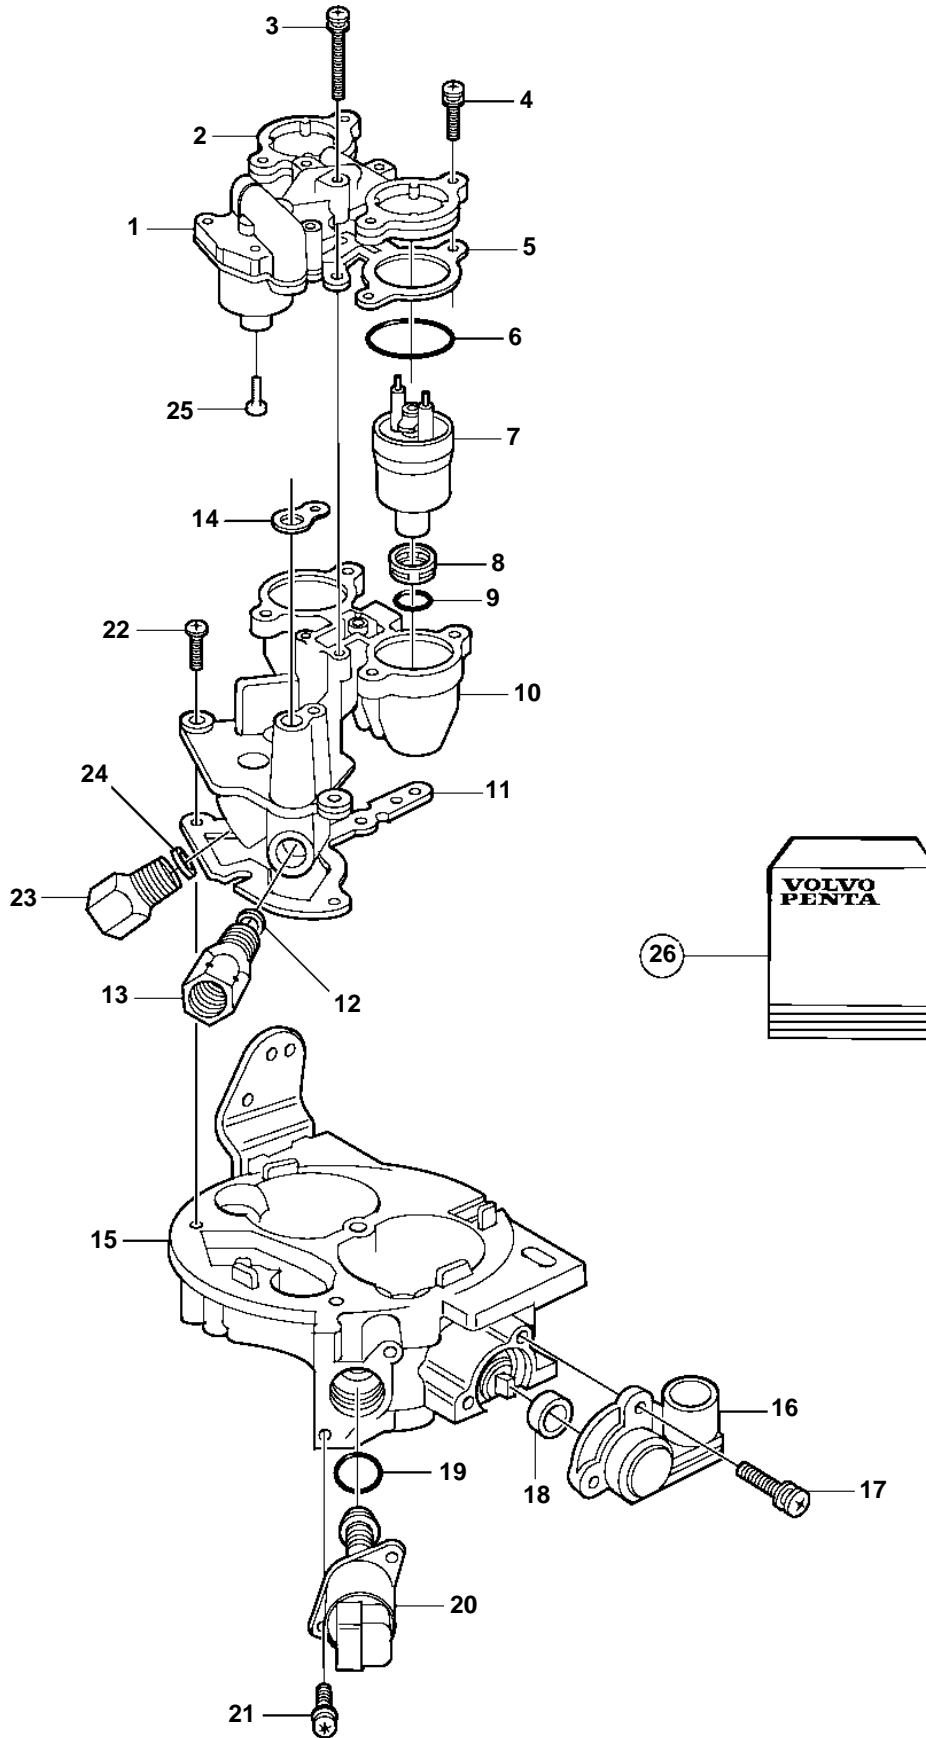

5.7GLIPLKDCE, 5.7GIPLKDCE, 5.7GIPLKECE

5.7GLIPLKDCE, 5.7GIPLKDCE, 5.7GIPLKECE

REF	PART NO.	QTY	DESCRIPTION
1	3850354	1	Throttle body
		1	· Fuel press regulator
2		1	· Cover, fuel meter
3		3	· Screw, long
4		5	· Screw, short
5		1	· Throttle body
6		2	· O-ring, fuel injector
7		2	· Injector, fuel
8		2	· Filter, fuel injector
9		2	· Filter
10	3855188	1	· Repair kit, fuel meter
11		1	· Gasket
12		1	· Gasket
13		1	· Nut, fuel line
14		1	· Gasket, fuel meter
15		1	· Throttle body, base
16		1	· Position sensor, Throttle
17		2	· Screw
18		1	· Seal
19		1	· O-ring
20		1	· lac valve
21		2	· Screw
22		3	· Screw
23		1	· Nut, fuel line
24		1	· Gasket
25		4	· Screw
26	3855179	1	Repair kit, 5, 6, 8, 9, 11, 14, 19, 24
	3855180	1	Repair kit, 1, 2, 3, 4, 5, 6, 7, 8, 9, 10
		1	Repair kit, 1, 2, 5, 14
	3855182	1	Injector, 5, 6, 7, 8, 9, 11, 14
	3855184	1	Repair kit, 16, 18
	3855185	1	Repair kit, 19, 20
	3855186	1	Repair kit, 12, 13, 23, 24
	3855187	1	Repair kit, 3, 4, 17, 21, 22
	3855189	1	Repair kit, 5, 6, 8, 9, 15